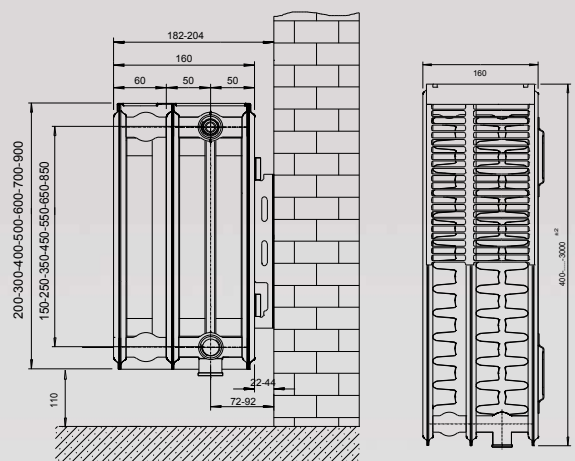

Heights 200, 300, 400, 500, 600, 700 & 900mm

Lengths 200, 300, 400, 500, 600, 700, 800, 900, 1000, 1100, 1200, 1300, 1400, 1600, 1800, 2000, 2200, 2400, 2700 & 3000mm

PLEASE REFER TO COMPACT 4 BROCHURE FOR MORE INFORMATION.

TS RANGE