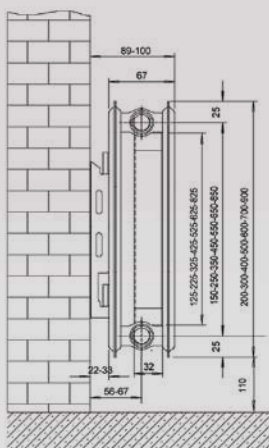

Ⓜ MODELS SHOWN: RIGHT: 200DF OPPOSITE PAGE: 6DF800

For prices, please refer to the Compact 4 brochure.

FINISH  RAL 9016 WHITE WORKING PRESSURE  10 10 BAR WARRANTY  10 YEARS

**Heights** 200, 300, 400, 500, 600, 700 & 900mm

**Lengths** 200, 300, 400, 500, 600, 700, 800, 900, 1000, 1100, 1200, 1300, 1400, 1600, 1800, 2000, 2200, 2400, 2700 & 3000mm

PLEASE REFER TO COMPACT 4 BROCHURE FOR MORE INFORMATION.

**SF RANGE**

**DF RANGE**