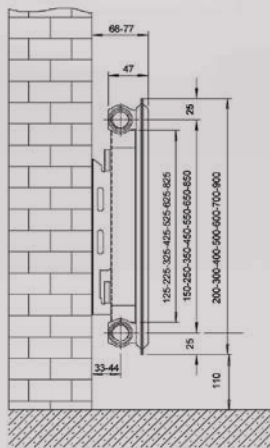

#### Ultraheat Compact 4 radiators come in four types:

- SF** Single Panel Single Convector – 4 connections (45mm deep)
- DF** Double Panel Double Convector – 4 connections (100mm deep)
- HF** Double Panel Single Convector – 4 connections (67mm deep)
- TS** Triple Panel Triple Convector – 6 connections (160mm deep)

Ⓜ MODELS SHOWN: RIGHT: 200DF OPPOSITE PAGE: 6DF800

For prices, please refer to the Compact 4 brochure.

FINISH  RAL 9016 WHITE WORKING PRESSURE  10 10 BAR WARRANTY  10 YEARS

**Heights** 200, 300, 400, 500, 600, 700 & 900mm

**Lengths** 200, 300, 400, 500, 600, 700, 800, 900, 1000, 1100, 1200, 1300, 1400, 1600, 1800, 2000, 2200, 2400, 2700 & 3000mm

PLEASE REFER TO COMPACT 4 BROCHURE FOR MORE INFORMATION.

**SF RANGE**

**DF RANGE**