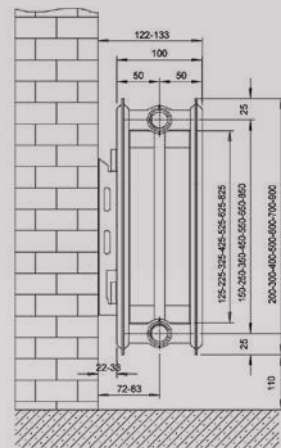

#### Ultraheat Compact 4 radiators come in four types:

- SF** Single Panel Single Convector – 4 connections (45mm deep)
- DF** Double Panel Double Convector – 4 connections (100mm deep)
- HF** Double Panel Single Convector – 4 connections (67mm deep)
- TS** Triple Panel Triple Convector – 6 connections (160mm deep)

Ⓜ MODELS SHOWN: RIGHT: 200DF OPPOSITE PAGE: 6DF800

For prices, please refer to the Compact 4 brochure.

FINISH  RAL 9016 WHITE WORKING PRESSURE  10 10 BAR WARRANTY  10 YEARS

**Heights** 200, 300, 400, 500, 600, 700 & 900mm

**Lengths** 200, 300, 400, 500, 600, 700, 800, 900, 1000, 1100, 1200, 1300, 1400, 1600, 1800, 2000, 2200, 2400, 2700 & 3000mm

PLEASE REFER TO COMPACT 4 BROCHURE FOR MORE INFORMATION.

**SF RANGE**

**DF RANGE**