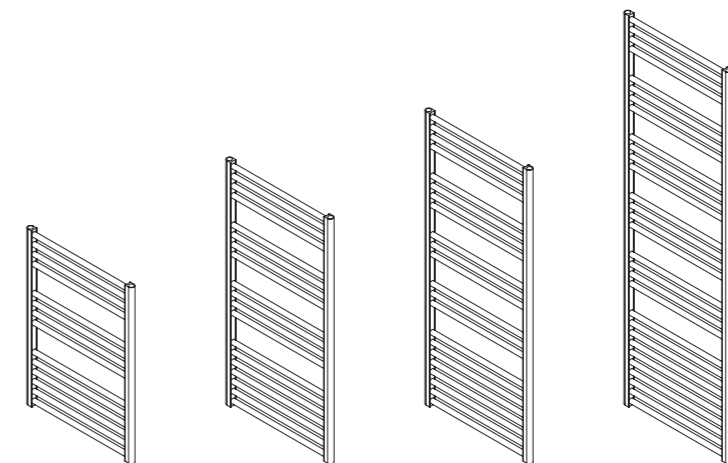

KUPKA

Spacious, practical and elegant. This attractive aluminium rail with round horizontal bars enhances any bathroom. Available in several different sizes and finishes, this is as versatile as they come.

T Model shown: Opposite page: KP510-W (White)

KUPKA

AL MATERIAL
8 WORKING PRESSURE
95°C WORKING TEMP.
C CLOSED SYSTEM
V MOUNT POSITION
10 YEARS WARRANTY

Product Name	Height (mm)	Length (mm)	Depth (mm)	Fuel Options (E/H/D)	Towel Gaps	Pipes or Sections	Heat Output (BTU/w) ΔT 50
KP407	720	425	25	E/H/D	2	14	1308
KP410	1000	425	25	E/H/D	3	19	1772
KP412	1200	425	25	E/H/D	4	22	1957
KP416	1600	425	25	E/H/D	5	30	2158
KP507	700	525	25	E/H/D	2	14	1537
KP510	1000	525	25	E/H/D	3	19	2087
KP512	1200	525	25	E/H/D	4	22	2312
KP516	1600	525	25	E/H/D	5	30	2537