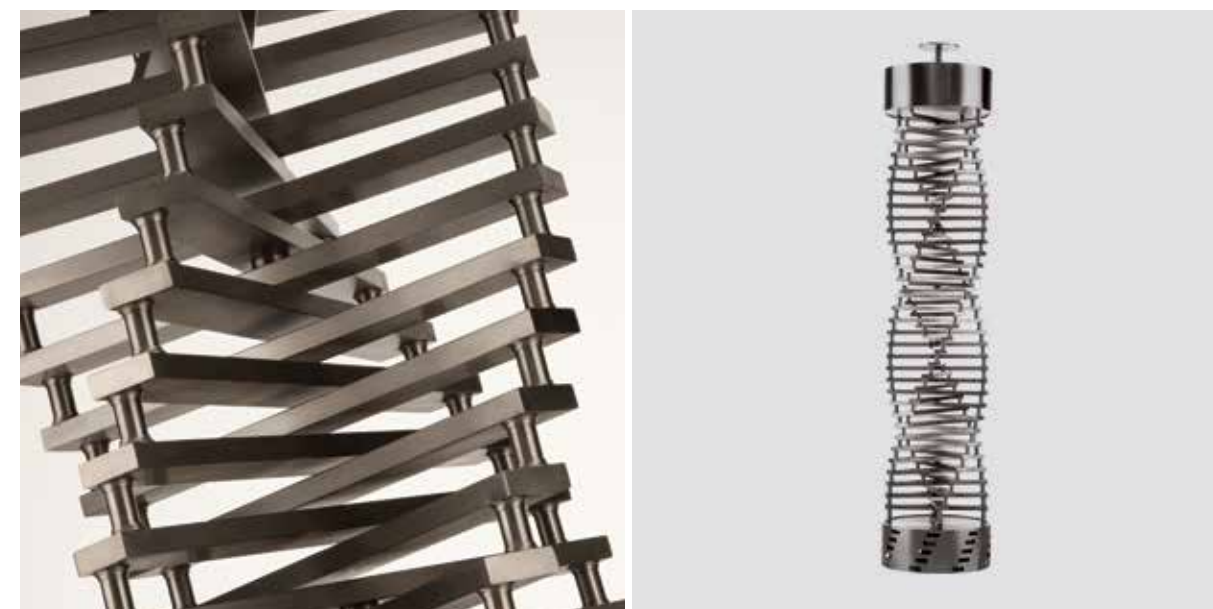

## SPEIRA

Time to turn up the heat. This stunning sculptural light and heat installation is so much more than a radiator. Its spiral glamour oozes impact, drama and class. Once seen, never forgotten.

**i** Model shown on opposite page: SPR120 Model shown above: SPR66

### SPEIRA

SS MATERIAL   
 8 WORKING PRESSURE   
 120°C WORKING TEMP.   
 O C OPEN/CLOSED SYSTEM   
 FS MOUNT POSITION   
 20 YEARS WARRANTY

Product Name	Height (mm)	Length (mm)	Depth (mm)	Fuel Options (E/H/D)	Pipes or Sections	Heat Output (BTU/w) ΔT 50	E: Electric only		Finish S: Brushed Matt P: Polished
							Choice of Elements (Watts)		
SPR120	2400 - 2750	510	510	H	120	20453	5998	H: Central Heating Only	S
SPR66	2400 - 2750	510	510	H	66	16652	4876	H: Central Heating Only	S