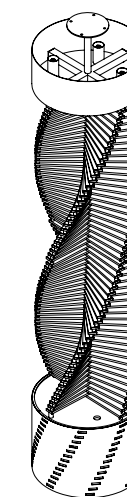

## SPEIRA

Time to turn up the heat. This stunning sculptural light and heat installation is so much more than a radiator. Its spiral glamour oozes impact, drama and class. Once seen, never forgotten.

**i** Model shown on opposite page: SPR120 Model shown above: SPR66

### SPEIRA

SS MATERIAL   
 8 WORKING PRESSURE   
 120°C WORKING TEMP.   
 O C OPEN/CLOSED SYSTEM   
 FS MOUNT POSITION   
 20 YEARS WARRANTY

Product Name	Height (mm)	Length (mm)	Depth (mm)	Fuel Options (E/H/D)	Pipes or Sections	Heat Output (BTU/w) ΔT 50	E: Electric only		Finish S: Brushed Matt P: Polished
							Choice of Elements (Watts)		
SPR120	2400 - 2750	510	510	H	120	20453	5998	H: Central Heating Only	S
SPR66	2400 - 2750	510	510	H	66	16652	4876	H: Central Heating Only	S