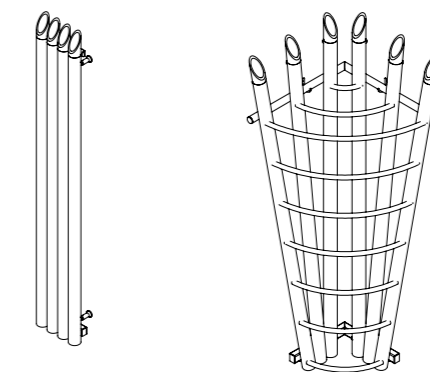

BAMBOO

Brings the outdoors inside. This set of stainless steel hollow bamboo shoots reaches up to the sky. Wall and corner versions introduce a touch of Eastern promise to the room.

Model shown on opposite page: BAW418-S (brushed matt) Above right: BAC618-S (brushed matt)

BAMBOO WALL

SS MATERIAL
 10 WORKING PRESSURE
 120°C WORKING TEMP.
 O C OPEN/CLOSED SYSTEM
 V MOUNT POSITION
 20 YEARS WARRANTY

Product Name	Height (mm)	Length (mm)	Depth (mm)	Fuel Options (E/H/D)	Towel Gaps	Pipes or Sections	Heat Output (BTU/w) ΔT 50	E: Electric only		Finish S: Brushed Matt P: Polished	
								Choice of Elements (Watts)			
BAW118	1800	80	60	E/H/D	n/a	2	1023	300	300	400	S, P
BAW218	1800	130	90	E/H/D	n/a	4	2043	599	2x300	2x400	S, P
BAW318	1800	200	90	E/H/D	n/a	6	3066	899	3x300	3x400	S, P
BAW418	1800	270	90	E/H/D	n/a	8	4082	1197	4x300	4x400	S, P
BAW812	1200	550	90	E/H/D	n/a	16	5442	1596	8x200	8x300	S, P

BAMBOO CORNER

BAC618	1800	600	600	E/H/D	6	12	6124	1796	6x300	6x400	S, P
--------	------	-----	-----	-------	---	----	------	------	-------	-------	------

We recommend the 3 Bar Safety Valve for all ELECTRIC ONLY (E) products. Dual Fuel is possible either by use of "T" piece and radiator valve or by use of ONE850 or ONE851 (4 way valve)